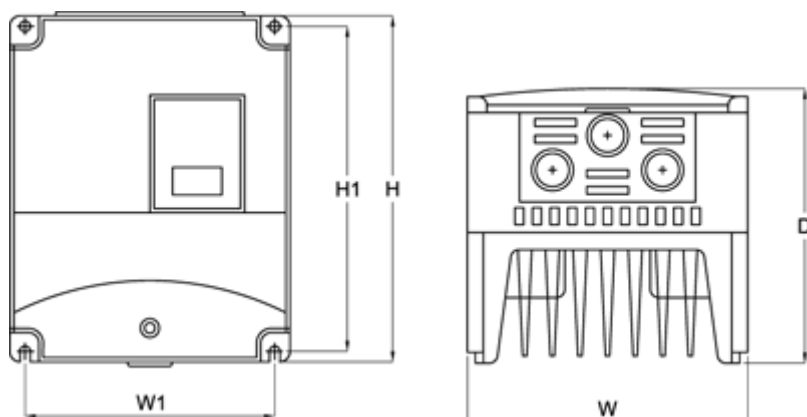

Data Sheet

Article number: 1059430

Description: Teco Brake unit JNTBU-430
for Teco 7300 CV

Measures

d = 145.7

H = 184

H1 = 174

W = 149

W1 = 138

Weight (kg) = 2.3